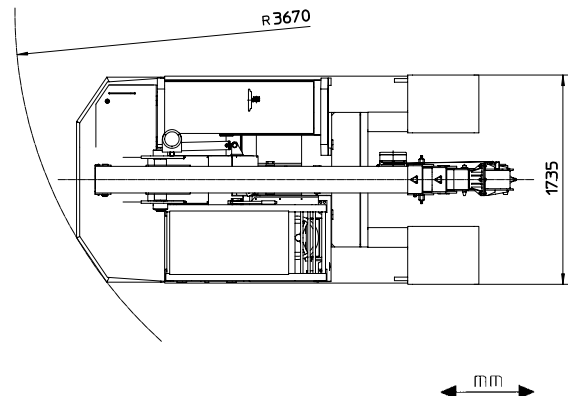

Valla S.p.A.

Via Piacenza, 45 - 29010 Calendasco - Piacenza - ITALIA
Tel. 0039 0523 762025 - 762004 - Fax 0039 0523 760531
Internet: www.valla.com - email: info@valla.com