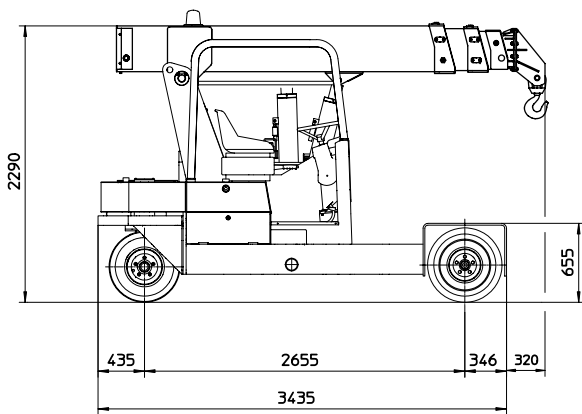

Valla S.p.A.

Via Piacenza, 45 - 29010 Calendasco - Piacenza - ITALIA
Tel. 0039 0523 762025 - 762004 - Fax 0039 0523 760531
Internet: www.valla.com - email: info@valla.com